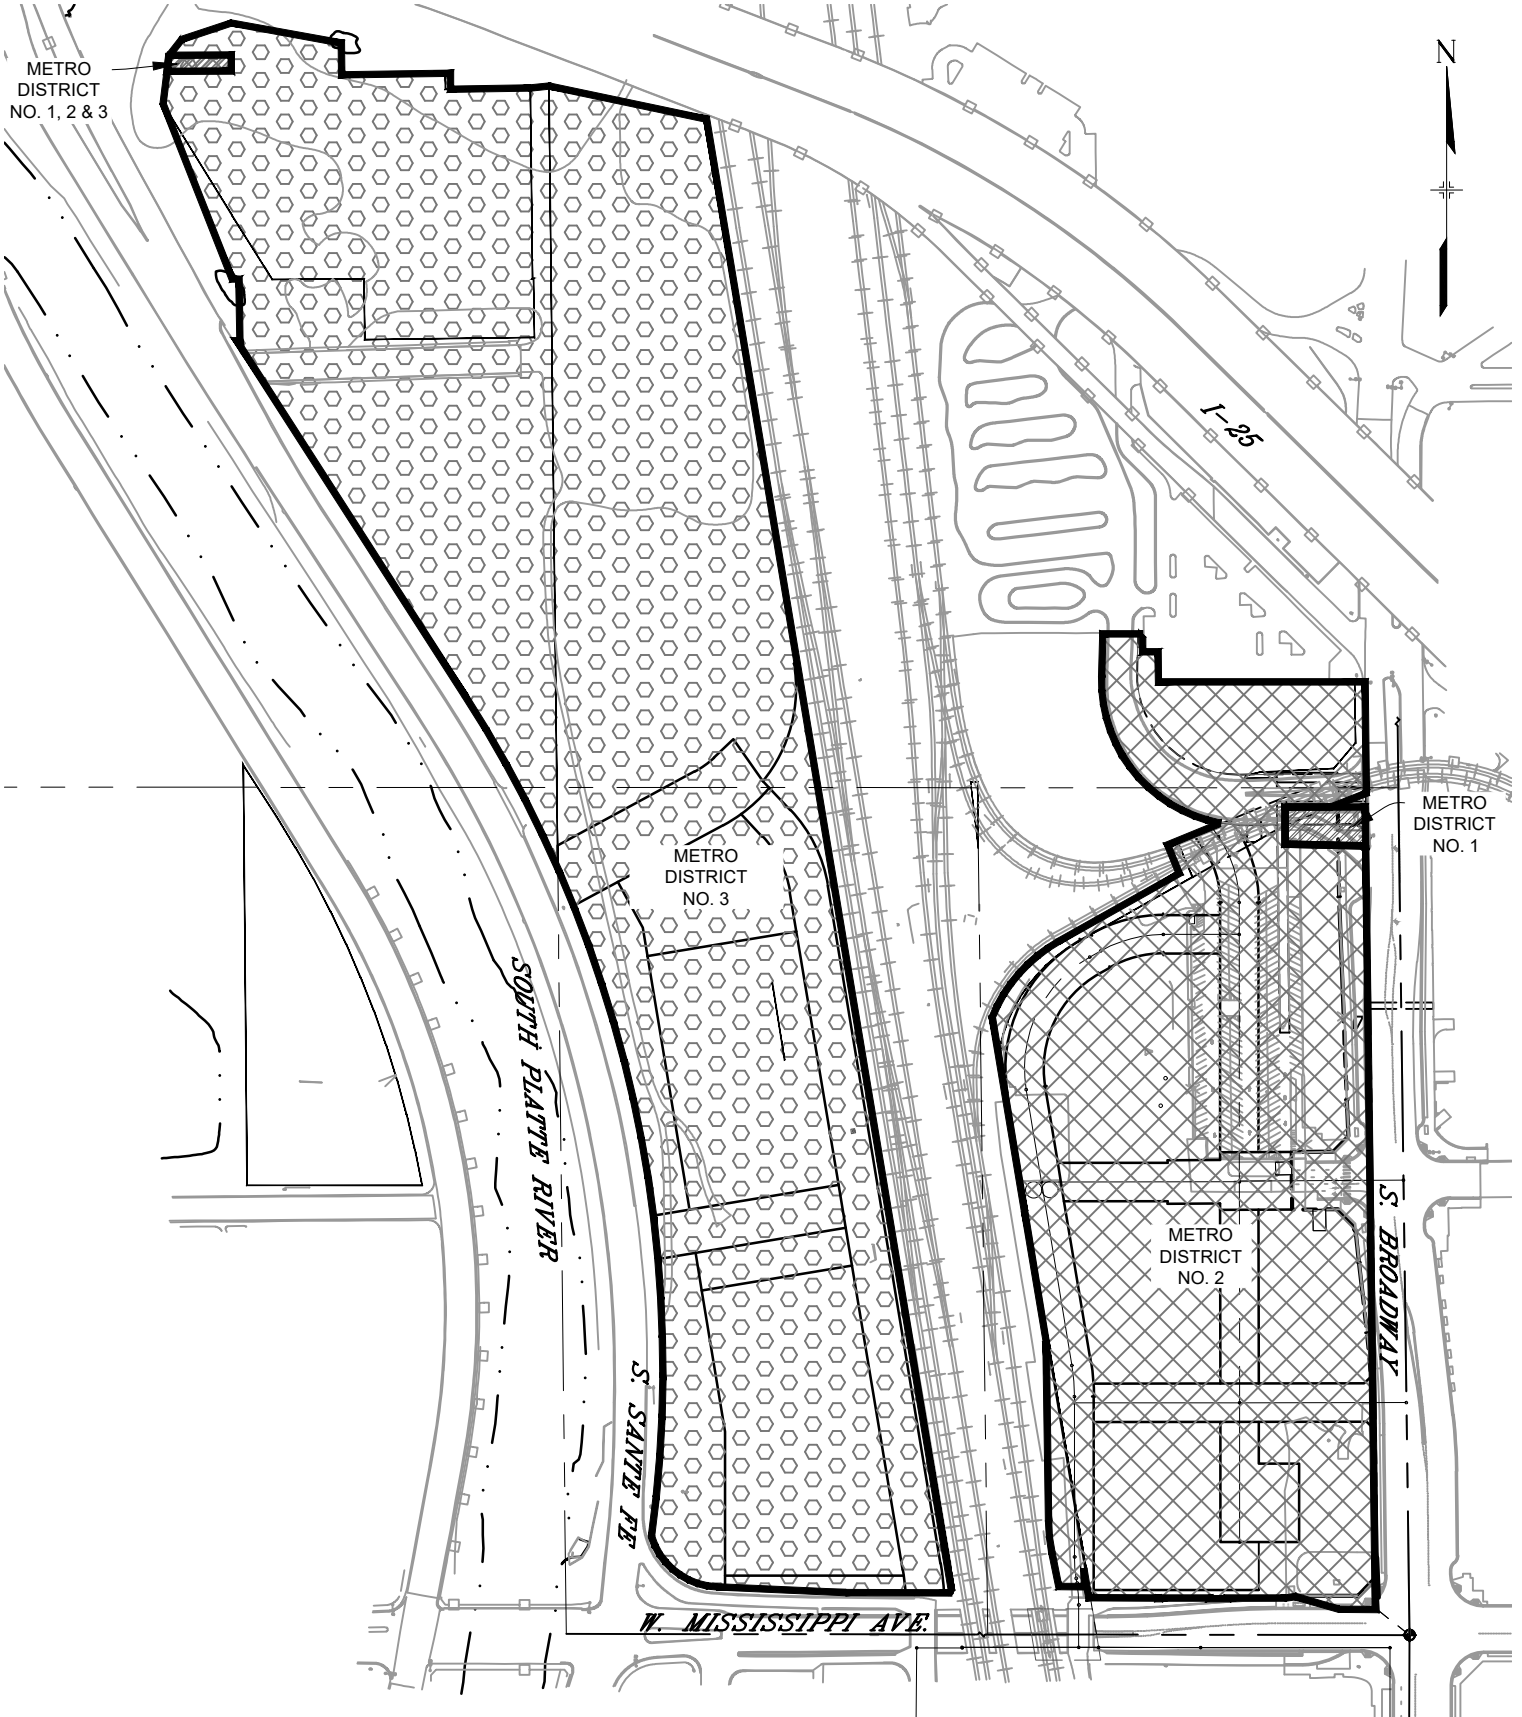

BROADWAY STATION METROPOLITAN DISTRICT Nos. 1, 2, AND 3

JULY 2022

METRO DISTRICT NO. 1, 2 & 3

METRO DISTRICT NO. 3

METRO DISTRICT NO. 1

METRO DISTRICT NO. 2

SOUTH PLATTE RIVER

S. SANTE FE

W. MISSISSIPPI AVE.

S. BROADWAY

I-25

R:\15.817.001.000 (Broadway Station - Gates)\Dwg\Exhibits\2022-07-25 - District Map\2022-07-25 - BSP District Map.dwg